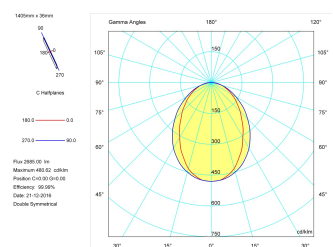

Photometry

Photometry