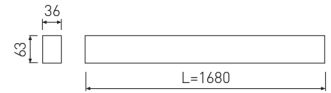

Dimensions

Product dimensions (mm)	36 x 1680 x 63
Packing dimensions (mm)	45 x 1710 x 75

Scheme

Scheme

1685mm length minimalist LED linear luminaire for continuous lines construction from the TROLL family Essence.