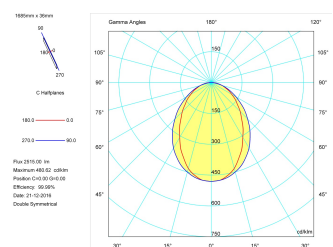

Photometry

Photometry

1685mm length minimalist LED linear luminaire for continuous lines construction from the TROLL family Essence.

DESCRIPTION

1685mm length minimalist LED linear luminaire for continuous lines construction from the TROLL family Essence setting an advanced and innovative thermal balance system through passive dissipation with stable colour temperature of 3000° K (warm white) optimised to be used as general indoor lighting for offices, hospitals commercial areas or residential & contract spaces. Designed for ceiling surface mounted or suspended. Luminaire body built in extruded aluminium finished in black. Luminaire is IP40. Luminaire built-in a Polycarbonate opal diffuser with an angle beam of 85°. Luminaire sets a 29 W LED source with CRI higher than 85 % and a chromatic dispersion lower than 3 SMCD. Fixture has a luminous flux of 2515 Lm, with an efficiency of 75,5 Lm/W and a total consumption of 33,3 W. The average life for the luminaire is 50000 h (stabilised at a minimum flux of 70 % from the original). Luminaire built-in an auxiliary gear ON/OFF fed at 220-240V; 50/60 Hz.

Item code	11.1671.2401.04
Product type	IN
Category	Surface Linears
Family	Essence
Subfamily	Essence Ecoled
Materials	Luminaire body built in extruded aluminium.
Optical system	Luminaire built-in a Polycarbonate opal diffuser.
Installation instructions	Luminaire designed for ceiling surface mounted or suspended.

Pictograms