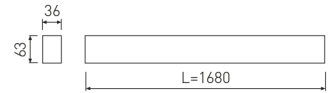

Dimensions

Product dimensions (mm)	36 x 1680 x 63
Packing dimensions (mm)	45 x 1710 x 75

Scheme

Scheme

Product

Real power (W)	33,3
Real luminous flux (Lm)	2515
Luminous efficiency (Lm/W)	75,5
Beam angle (°)	75
Life time (h)	50000
IP	40
Electrical class insulation	Class 1
Operating temperature	from -20°C to 35°C
Electrical feeding	220..240V, 50/60Hz
Colour	Black
Energy efficiency class	A

Control gear

Control gear included	Yes
Control gear	Electronic Control Gear
Factor de potencia	0,94

Light source

Light source included	Yes
Light source	Led
Nominal power (W)	29
Nominal luminous flux (Lm)	3600
Colour temperature (K)	3000
Colour consistency (SDCM)	3
CRI	80