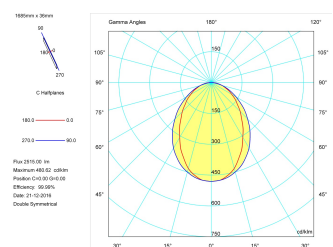

Pictograms

Product	
Real power (W)	33,3
Real luminous flux (Lm)	2515
Luminous efficiency (Lm/W)	75,5
Beam angle (°)	75
Life time (h)	50000
IP	40
Electrical class insulation	Class 1
Operating temperature	from -20°C to 35°C
Electrical feeding	220..240V, 50/60Hz
Colour	Grey
Energy efficiency class	A

Control gear	
Control gear included	Yes
Control gear	Electronic Control Gear
Factor de potencia	0,94

Light source	
Light source included	Yes
Light source	Led
Nominal power (W)	29
Nominal luminous flux (Lm)	3600
Colour temperature (K)	3000
Colour consistency (SDCM)	3
CRI	80

Photometry	
Photometry