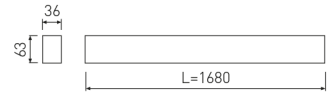

Dimensions	
Product dimensions (mm)	36 x 1680 x 63
Packing dimensions (mm)	45 x 1710 x 75

Scheme	
Scheme	

1685mm length minimalist LED linear luminaire for continuous lines construction from the TROLL family Essence.