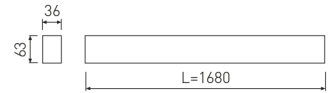

Dimensions

Product dimensions (mm)	36 x 1680 x 63
Packing dimensions (mm)	45 x 1710 x 75

Scheme

Scheme

1685mm length minimalist LED linear luminaire for continuous lines construction from the TROLL family Essence.

Pictograms

Product

Real power (W)	33,3
Real luminous flux (Lm)	2515
Luminous efficiency (Lm/W)	75,5
Beam angle (°)	75
Life time (h)	50000
IP	40
Electrical class insulation	Class 1
Operating temperature	from -20°C to 35°C
Electrical feeding	220..240V, 50/60Hz
Colour	Ceramic white
Energy efficiency class	A