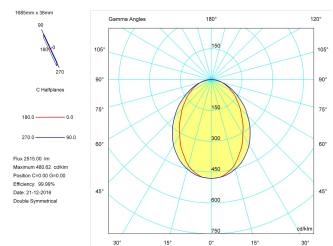

Photometry

Photometry