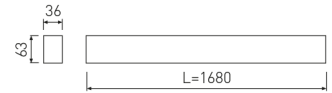

Dimensions

Product dimensions (mm)	36 x 1680 x 63
Packing dimensions (mm)	45 x 1710 x 75

Scheme

Scheme

1685mm length minimalist LED linear luminaire for continuous lines construction from the TROLL family Essence.