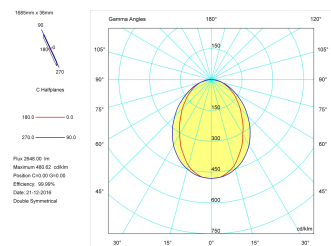

Photometry

Photometry