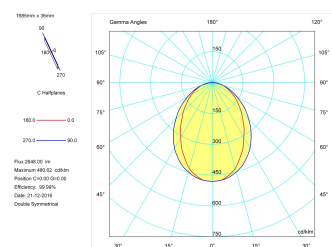

Photometry

Photometry