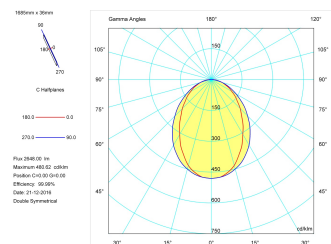

Photometry

Photometry