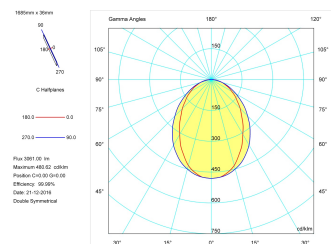

Photometry

Photometry