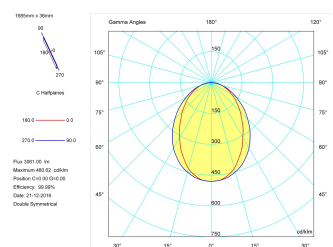

Photometry

Photometry