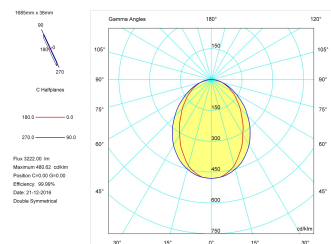

Photometry

Photometry

1685mm length minimalist LED linear luminaire for continuous lines construction from the TROLL family Essence.

DESCRIPTION

1685mm length minimalist LED linear luminaire for continuous lines construction from the TROLL family Essence setting an advanced and innovative thermal balance system through passive dissipation with stable colour temperature of 4000° K (neutral white) optimised to be used as general indoor lighting for offices, hospitals commercial areas or residential & contract spaces. Designed for ceiling surface mounted or suspended. Luminaire body built in extruded aluminium finished in black. Luminaire is IP40. Luminaire built-in an Polycarbonate opal diffuser with an angle beam of 85°. Luminaire sets a 40 W LED source with CRI higher than 85 % and a chromatic dispersion lower than 3 SMCD. Fixture has a luminous flux of 3222 Lm, with an efficiency of 74,9 Lm/W and a total consumption of 43 W. The average life for the luminaire is 50000 h (stabilised at a minimum flux of 70 % from the original). Luminaire built-in an auxiliary gear ON/OFF fed at 220-240V; 50/60 Hz.

Item code	11.1671.2404.04
Product type	IN
Category	Surface Linears
Family	Essence
Subfamily	Essence Ecoled
Materials	Luminaire body built in extruded aluminium.
Optical system	Luminaire built-in a Polycarbonate opal diffuser.
Installation instructions	Luminaire designed for ceiling surface mounted or suspended.

Pictograms