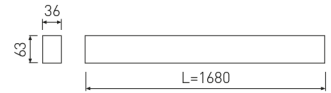

Dimensions

Product dimensions (mm)	36 x 1680 x 63
Packing dimensions (mm)	45 x 1710 x 75

Scheme

Scheme

Product

Real power (W)	43
Real luminous flux (Lm)	3222
Luminous efficiency (Lm/W)	74,9
Beam angle (°)	75
Life time (h)	50000
IP	40
Electrical class insulation	Class 1
Operating temperature	from -20°C to 35°C
Electrical feeding	220..240V, 50/60Hz
Colour	Black
Energy efficiency class	A

Control gear

Control gear included	Yes
Control gear	Electronic Control Gear
Factor de potencia	0,94

Light source

Light source included	Yes
Light source	Led
Nominal power (W)	40
Nominal luminous flux (Lm)	4670
Colour temperature (K)	4000
Colour consistency (SDCM)	3
CRI	80