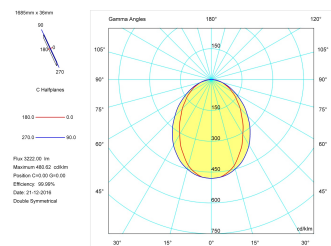

Photometry

Photometry