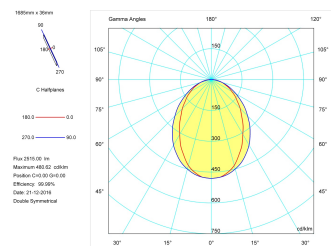

Photometry

Photometry