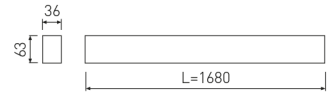

**Dimensions**

Product dimensions (mm)	36 x 1680 x 63
Packing dimensions (mm)	45 x 1710 x 75

**Scheme**

Scheme

**1685mm length minimalist LED linear luminaire for continuous lines construction from the TROLL family Essence.**