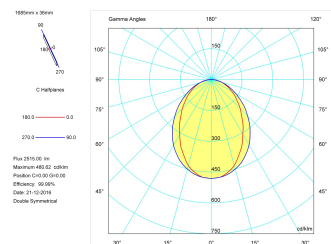

Photometry

Photometry