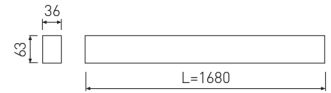

Dimensions

Product dimensions (mm)	36 x 1680 x 63
Packing dimensions (mm)	45 x 1710 x 75

Scheme

Scheme

1685mm length minimalist LED linear luminaire for continuous lines construction from the TROLL family Essence.

Product

Real power (W)	33,3
Real luminous flux (Lm)	2515
Luminous efficiency (Lm/W)	75,5
Beam angle (°)	75
Life time (h)	50000
IP	40
Electrical class insulation	Class 1
Operating temperature	from -20°C to 35°C
Electrical feeding	220..240V, 50/60Hz
Colour	Ceramic white
Energy efficiency class	A