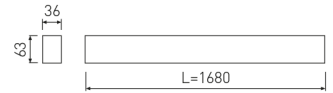

Dimensions

Product dimensions (mm)	36 x 1680 x 63
Packing dimensions (mm)	45 x 1710 x 75

Scheme

Scheme

1685mm length minimalist LED linear luminaire for continuous lines construction from the TROLL family Essence.

Product

Real power (W)	33,3
Real luminous flux (Lm)	2515
Luminous efficiency (Lm/W)	75,5
Beam angle (°)	75
Life time (h)	50000
IP	40
Electrical class insulation	Class 1
Operating temperature	from -20°C to 35°C
Electrical feeding	220..240V, 50/60Hz
Colour	Ceramic white
Energy efficiency class	A