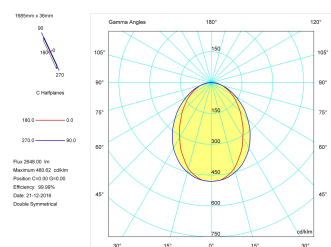

Photometry

Photometry