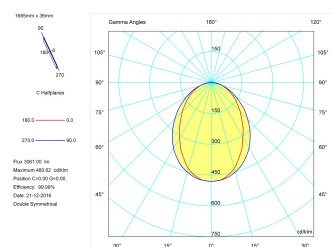

Photometry

Photometry

1685mm length minimalist LED linear luminaire for continuous lines construction from the TROLL family Essence.

DESCRIPTION

1685mm length minimalist LED linear luminaire for continuous lines construction from the TROLL family Essence setting an advanced and innovative thermal balance system through passive dissipation with stable colour temperature of 3000° K (warm white) optimised to be used as general indoor lighting for offices, hospitals commercial areas or residential & contract spaces. Designed for ceiling surface mounted or suspended. Luminaire body built in extruded aluminium finished in black. Luminaire is IP40. Luminaire built-in a Polycarbonate opal diffuser with an angle beam of 85°. Luminaire sets a 40 W LED source with CRI higher than 85 % and a chromatic dispersion lower than 3 SMCD. Fixture has a luminous flux of 3061 Lm, with an efficiency of 71,2 Lm/W and a total consumption of 43 W. The average life for the luminaire is 50000 h (stabilised at a minimum flux of 70 % from the original). Luminaire built-in an auxiliary gear DALI dimmable fed at 220-240V; 50/60 Hz.

Item code	11.1671.2407.04
Product type	IN
Category	Surface Linears
Family	Essence
Subfamily	Essence Ecoled
Materials	Luminaire body built in extruded aluminium.
Optical system	Luminaire built-in a Polycarbonate opal diffuser.
Installation instructions	Luminaire designed for ceiling surface mounted or suspended.

Pictograms