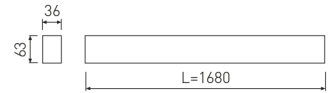

Dimensions

Product dimensions (mm)	36 x 1680 x 63
Packing dimensions (mm)	45 x 1710 x 75

Scheme

Scheme

Product

Real power (W)	43
Real luminous flux (Lm)	3061
Luminous efficiency (Lm/W)	71,2
Beam angle (°)	75
Life time (h)	50000
IP	40
Electrical class insulation	Class 1
Operating temperature	from -20°C to 35°C
Electrical feeding	220..240V, 50/60Hz
Colour	Black
Energy efficiency class	A