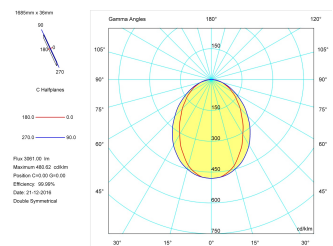

Photometry

Photometry