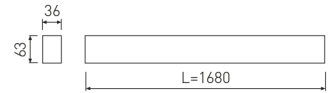

Dimensions

Product dimensions (mm)	36 x 1680 x 63
Packing dimensions (mm)	45 x 1710 x 75

Scheme

Scheme

1685mm length minimalist LED linear luminaire for continuous lines construction from the TROLL family Essence.