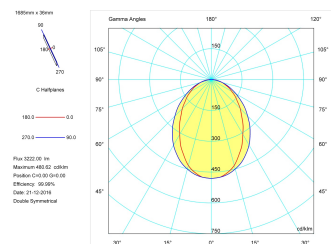

Photometry

Photometry

1685mm length minimalist LED linear luminaire for continuous lines construction from the TROLL family Essence.

DESCRIPTION

1685mm length minimalist LED linear luminaire for continuous lines construction from the TROLL family Essence setting an advanced and innovative thermal balance system through passive dissipation with stable colour temperature of 4000° K (neutral white) optimised to be used as general indoor lighting for offices, hospitals commercial areas or residential & contract spaces. Designed for ceiling surface mounted or suspended. Luminaire body built in extruded aluminium finished in black. Luminaire is IP40. Luminaire built-in a Polycarbonate opal diffuser with an angle beam of 85°. Luminaire sets a 40 W LED source with CRI higher than 85 % and a chromatic dispersion lower than 3 SMCD. Fixture has a luminous flux of 3222 Lm, with an efficiency of 74,9 Lm/W and a total consumption of 43 W. The average life for the luminaire is 50000 h (stabilised at a minimum flux of 70 % from the original). Luminaire built-in an auxiliary gear DALI dimmable fed at 220-240V; 50/60 Hz.

Item code	11.1671.2408.04
Product type	IN
Category	Surface Linears
Family	Essence
Subfamily	Essence Ecoled
Materials	Luminaire body built in extruded aluminium.
Optical system	Luminaire built-in a Polycarbonate opal diffuser.
Installation instructions	Luminaire designed for ceiling surface mounted or suspended.
Pictograms