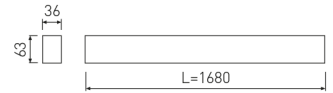

**Dimensions**

Product dimensions (mm)	36 x 1680 x 63
Packing dimensions (mm)	45 x 1710 x 75

**Scheme**

Scheme

**1685mm length minimalist LED linear luminaire for continuous lines construction from the TROLL family Essence.**

**Pictograms**

**Product**

Real power (W)	43
Real luminous flux (Lm)	3222
Luminous efficiency (Lm/W)	74,9
Beam angle (°)	75
Life time (h)	50000
IP	40
Electrical class insulation	Class 1
Operating temperature	from -20°C to 35°C
Electrical feeding	220..240V, 50/60Hz
Colour	Ceramic white
Energy efficiency class	A