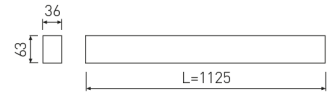

Dimensions

Product dimensions (mm)	36 x 1125 x 63
Packing dimensions (mm)	45 x 1195 x 125

Scheme

Scheme

Product

Real power (W)	22
Real luminous flux (Lm)	1677
Luminous efficiency (Lm/W)	76,2
Beam angle (°)	75
Life time (h)	50000
IP	40
Electrical class insulation	Class 1
Operating temperature	from -20°C to 35°C
Electrical feeding	220..240V, 50/60Hz
Colour	Black
Energy efficiency class	A

Control gear

Control gear included	Yes
Control gear	DALI Dimmable Electronic Control Gear
Factor de potencia	0,94

Light source

Light source included	Yes
Light source	Led
Nominal power (W)	19,5
Nominal luminous flux (Lm)	2700
Colour temperature (K)	3000
Colour consistency (SDCM)	3
CRI	80