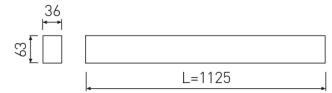

Dimensions

Product dimensions (mm)	36 x 1125 x 63
Packing dimensions (mm)	45 x 1195 x 125

Scheme

Scheme

Product

Real power (W)	28,3
Real luminous flux (Lm)	2148
Luminous efficiency (Lm/W)	75,9
Beam angle (°)	75
Life time (h)	50000
IP	40
Electrical class insulation	Class 1
Operating temperature	from -20°C to 35°C
Electrical feeding	220..240V, 50/60Hz
Colour	Black
Energy efficiency class	A

Control gear

Control gear included	Yes
Control gear	DALI Dimmable Electronic Control Gear
Factor de potencia	0,94

Light source

Light source included	Yes
Light source	Led
Nominal power (W)	27
Nominal luminous flux (Lm)	3600
Colour temperature (K)	4000
Colour consistency (SDCM)	3
CRI	80