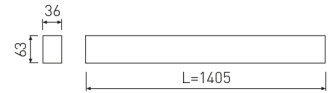

1405 mm length minimalist LED linear luminaire from the TROLL family T-Tris.

DESCRIPTION

1405 mm length minimalist LED linear luminaire from the TROLL family T-Tris setting an advanced and innovative thermal balance system through passive dissipation with stable colour temperature of 4000° K (neutral white) optimised to be used as general indoor lighting for offices, hospitals commercial areas or residential & contract spaces. Designed for Installation on the TROLL triphasic track. Luminaire body built in extruded aluminium finished in black. Luminaire is IP40. Luminaire built-in a Polycarbonate opal diffuser with an angle beam of 85°. Luminaire sets a 24 W LED source with CRI higher than 85 % and a chromatic dispersion lower than 3 SMCD. Fixture has a luminous flux of 2206 Lm, with an efficiency of 82,6 Lm/W and a total consumption of 26,7 W. The average life for the luminaire is 50000 h (stabilised at a minimum flux of 70 % from the original). Luminaire built-in an auxiliary gear DALI dimmable fed at 220-240V; 50/60 Hz.

Item code	11.1671.3306.04
Product type	IN
Category	Tracklights
Family	T-Tris System
Subfamily	T-Tris Line
Materials	Luminaire body built in extruded aluminium.
Optical system	Luminaire built-in a Polycarbonate opal diffuser.
Installation instructions	Luminaire designed for Installation on the TROLL triphasic track.
Pictograms	

Product

Real power (W)	26,7
Real luminous flux (Lm)	2206
Luminous efficiency (Lm/W)	82,6
Beam angle (°)	75
Life time (h)	50000
IP	40
Electrical class insulation	Class 1
Operating temperature	from -20°C to 35°C
Electrical feeding	220..240V, 50/60Hz
Colour	Black
Energy efficiency class	A

Control gear

Control gear included	Yes
Control gear	DALI Dimmable Electronic Control Gear
Factor de potencia	0,94

Light source

Light source included	Yes
Light source	Led
Nominal power (W)	24
Nominal luminous flux (Lm)	3150
Colour temperature (K)	4000
Colour consistency (SDCM)	3
CRI	80