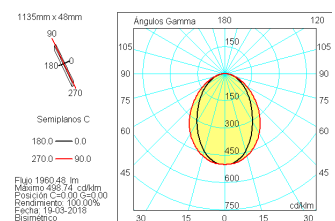

Pictograms

Product	
Real power (W)	28,3
Real luminous flux (Lm)	2178
Luminous efficiency (Lm/W)	80
Beam angle (°)	75
Life time (h)	50000
IP	40
Electrical class insulation	Class 1
Operating temperature	from -20°C to 35°C
Electrical feeding	220..240V, 50/60Hz
Colour	Ceramic white
Energy efficiency class	A

Control gear	
Control gear included	Yes
Control gear	DALI Dimmable Electronic Control Gear
Factor de potencia	0,94

Light source	
Light source included	Yes
Light source	Led
Nominal power (W)	27
Nominal luminous flux (Lm)	3600
Average life time (h)	50000
Colour temperature (K)	4000
Colour consistency (SDCM)	3
CRI	80

Photometry	
Photometry