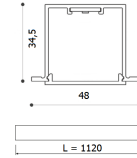

Dimensions	
Product dimensions (mm)	48 x 1120 x 35
Packing dimensions (mm)	60 x 1150 x 75
Drilling hole (mm)	40 x 1120

Scheme	
Scheme	

1120 mm length minimalist LED linear luminaire for recessed continuous lines construction from the TROLL family Essence.

Pictograms

Product	
Real power (W)	28,3
Real luminous flux (Lm)	2178
Luminous efficiency (Lm/W)	80
Beam angle (°)	75
Life time (h)	50000
IP	40
Electrical class insulation	Class 1
Operating temperature	from -20°C to 35°C
Electrical feeding	220..240V, 50/60Hz
Colour	Ceramic white
Energy efficiency class	A