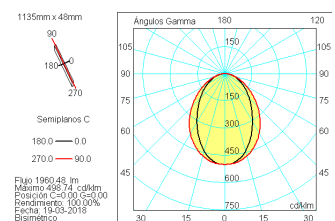

Photometry

Photometry