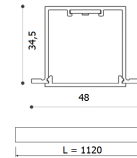

Dimensions

Product dimensions (mm)	48 x 1120 x 35
Packing dimensions (mm)	60 x 1150 x 75
Drilling hole (mm)	40 x 1120

Scheme

Scheme

1120 mm length minimalist LED linear luminaire for recessed continuous lines construction from the TROLL family Essence.

Pictograms

Product

Real power (W)	28,3
Real luminous flux (Lm)	2178
Luminous efficiency (Lm/W)	80
Beam angle (°)	75
Life time (h)	50000
IP	40
Electrical class insulation	Class 1
Operating temperature	from -20°C to 35°C
Electrical feeding	220..240V, 50/60Hz
Colour	Ceramic white
Energy efficiency class	A