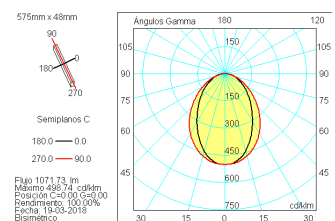

Pictograms

Control gear	
Control gear included	Yes
Control gear	1-10V Dimmable Electronic Control Gear
Factor de potencia	0,94

Light source	
Light source included	Yes
Light source	Led
Nominal power (W)	13
Nominal luminous flux (Lm)	1800
Average life time (h)	50000
Colour temperature (K)	4000
Colour consistency (SDCM)	3
CRI	80

Photometry	
Photometry