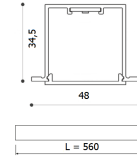

Dimensions	
Product dimensions (mm)	48 x 560 x 35
Packing dimensions (mm)	60 x 585 x 75
Drilling hole (mm)	40 x 560

Scheme	
Scheme	

Product	
Real power (W)	15
Real luminous flux (Lm)	1191
Luminous efficiency (Lm/W)	80
Beam angle (°)	75
Life time (h)	50000
IP	40
Electrical class insulation	Class 1
Operating temperature	from -20°C to 35°C
Electrical feeding	220..240V, 50/60Hz
Colour	Ceramic white
Energy efficiency class	A

560 mm length minimalist LED linear luminaire for recessed continuous lines construction from the TROLL family Essence.

DESCRIPTION

560 mm length minimalist LED linear luminaire for recessed continuous lines construction from the TROLL family Essence setting an advanced and innovative thermal balance system through passive dissipation with stable colour temperature of 4000° K (neutral white) optimised to be used as general indoor lighting for offices, hospitals commercial areas or residential & contract spaces. Designed for to be recessed in walls or ceilings. Luminaire body built in extruded aluminium finished in white. Luminaire is IP40. Luminaire built-in a Polycarbonate opal diffuser with an angle beam of 75°. Luminaire sets a 13 W LED source with CRI higher than 85 % and a chromatic dispersion lower than 3 SMCD. Fixture has a luminous flux of 1191 Lm, with an efficiency of 80 Lm/W and a total consumption of 15 W. The average life for the luminaire is 50000 h (stabilised at a minimum flux of 70 % from the original). Luminaire built-in an 1-10V electronic control gear fed at 220-240V; 50/60 Hz.