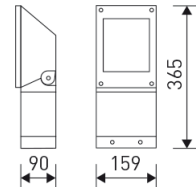

---

**Dimensions**

---

Product dimensions (mm)	159 x 365 x 107
Net weight (g)	3700
Gross weight (Kg)	3,85

---

---

**Scheme**

---

Scheme

---

**Product**

---

Real power (W)	35
Real luminous flux (Lm)	4020
Luminous efficiency (Lm/W)	115
Beam angle (°)	12
Life time (h)	50000
IP	65
IK	08
Electrical class insulation	Class 1
Operating temperature	from -20°C to 35°C
Electrical feeding	220..240V, 50/60Hz
Colour	Grey
Energy efficiency class	A+