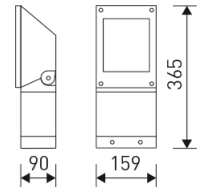

Dimensions

Product dimensions (mm)	159 x 365 x 107
Net weight (g)	3700
Gross weight (Kg)	3,85

Scheme

Scheme

Product

Real power (W)	35
Real luminous flux (Lm)	4020
Luminous efficiency (Lm/W)	115
Beam angle (°)	24
Life time (h)	50000
IP	65
IK	08
Electrical class insulation	Class 1
Operating temperature	from -20°C to 35°C
Electrical feeding	220..240V, 50/60Hz
Colour	Grey
Energy efficiency class	A+

Control gear

Control gear included	Yes
Control gear	Electronic Control Gear
Factor de potencia	0,96
Flicker index (%)	< 5

Light source

Light source included	Yes
Light source	Led
Nominal power (W)	31,5
Nominal luminous flux (Lm)	4400
Colour temperature (K)	3000
Colour consistency (SDCM)	3
CRI	80

Photometry

LED Outdoor projector from the TROLL family Ledmotiv.

DESCRIPTION

LED Outdoor projector from the TROLL family Ledmotiv setting an advanced and innovative thermal balance system through passive dissipation with stable colour temperature of 3000° K (warm white) optimised to be used as lighting of gardens, façades or fountains and all outdoor applications requiring light projection. Designed for floor wall or ceiling surface mounted. Luminaire body built in die-cast aluminium finished in grey. Luminaire is IP65 and IK08. Luminaire built-in an high purity aluminium reflector with tempered protection glass with an angle beam of 24°. Luminaire sets a 31,5 W LED source with CRI higher than 80 % and a chromatic dispersion lower than 3 SMCD. Luminaire sets a ball joint system which allows tilting 90°. Fixture has a luminous flux of 4020 Lm, with an efficiency of 115 Lm/W and a total consumption of 35 W. The average life for the luminaire is 50000 h (stabilised at a minimum flux of 70 % from the original). Luminaire built-in an auxiliary gear ON/OFF fed at 220-240V; 50/60 Hz.