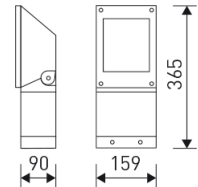

---

**Dimensions**

---

Product dimensions (mm)	159 x 365 x 107
Net weight (g)	3700
Gross weight (Kg)	3,85

---

---

**Scheme**

---

---

**Scheme**

---

---

**Product**

---

Real power (W)	56,5
Real luminous flux (Lm)	5500
Luminous efficiency (Lm/W)	97,3
Beam angle (°)	24
Life time (h)	50000
IP	65
IK	08
Electrical class insulation	Class 1
Operating temperature	from -20°C to 35°C
Electrical feeding	220..240V, 50/60Hz
Colour	Grey
Energy efficiency class	A+