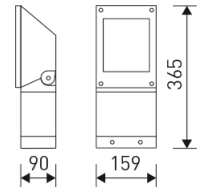

---

**Dimensions**

---

Product dimensions (mm)	159 x 365 x 107
Net weight (g)	3700
Gross weight (Kg)	3,85

---

---

**Scheme**

---

---

**Scheme**

---

---

**Product**

---

Real power (W)	56,5
Real luminous flux (Lm)	5740
Luminous efficiency (Lm/W)	102
Beam angle (°)	36
Life time (h)	50000
IP	65
IK	08
Electrical class insulation	Class 1
Operating temperature	from -20°C to 35°C
Electrical feeding	220..240V, 50/60Hz
Colour	Grey
Energy efficiency class	A+