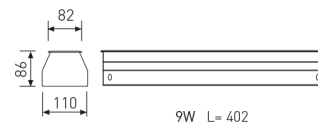

Lineal inground luminaire from the TROLL family Canal.

DESCRIPTION

Lineal inground luminaire from the TROLL family Canal setting an advanced and innovative thermal balance system through passive dissipation with stable colour temperature of 4000° K (neutral white) optimised to be used as Indoor or outdoor lighting of high heights spaces and structures. Designed for inground installation. Body built in die-cast aluminium with the frontal made of tempered glass and stainless steel finished in Polish steel. Luminaire is IP65. Luminaire built-in an independent lens system for each led with an angle beam of 42°. Luminaire sets a 9W W LED source with CRI higher than 80 % and a chromatic dispersion lower than 3 SMCD. Fixture has a luminous flux of 425 Lm, with an efficiency of 42,9 Lm/W and a total consumption of 9,9 W. The average life for the luminaire is 50000 h (stabilised at a minimum flux of 70 % from the original). Luminaire built-in an auxiliary gear ON/OFF fed at 220-240V; 50/60 Hz.

Item code	11.1693.1842.20
Product type	OUT
Category	Recessed
Family	Canal
Subfamily	Canal
Materials	Body built in die-cast aluminium with the frontal made of tempered glass and stainless steel.
Optical system	Luminaire built-in an independent lens system for each led.
Installation instructions	Luminaire designed for inground installation.

Pictograms

Product

Real power (W)	9,9
Real luminous flux (Lm)	425
Luminous efficiency (Lm/W)	42,9
Beam angle (°)	42
Life time (h)	50000
IP	67
IK	8
Electrical class insulation	Class 1
Operating temperature	from -15°C to 35°C
Electrical feeding	220..240V, 50/60Hz
Colour	Stainless steel

Control gear

Control gear included	Yes
Control gear	Electronic Control Gear
Factor de potencia	0,99

Light source

Light source included	Yes
Light source	Led
Nominal power (W)	9
Nominal luminous flux (Lm)	500
Colour temperature (K)	4000
CRI	80