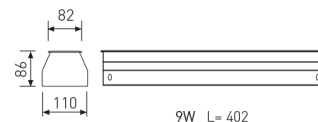

---

**Dimensions**

---

Product dimensions (mm)	110 x 402 x 86
Net weight (g)	2150

---

---

**Scheme**

---

Scheme

---

**Product**

---

Real power (W)	9,9
Real luminous flux (Lm)	425
Luminous efficiency (Lm/W)	42,9
Beam angle (°)	15 x 60
Life time (h)	50000
IP	67
IK	8
Electrical class insulation	Class 1
Operating temperature	from -15°C to 35°C
Electrical feeding	220..240V, 50/60Hz
Colour	Stainless steel

---

Light source included	Yes
Light source	Led
Nominal power (W)	9
Nominal luminous flux (Lm)	500
Colour temperature (K)	4000
CRI	80

---

---

**Lineal inground luminaire from the TROLL family Canal.**

---

**DESCRIPTION**