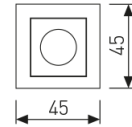

Dimensions

Product dimensions (mm)	45 x 45 x 50
-------------------------	--------------

Scheme

Scheme

Product

Real power (W)	4
Real luminous flux (Lm)	138
Luminous efficiency (Lm/W)	35
Beam angle (°)	25
Life time (h)	50000
IP	20
Electrical class insulation	Class 2
Operating temperature	from -20°C to 35°C
Electrical feeding	220..240V, 50/60Hz
Colour	Black
Energy efficiency class	A

Control gear

Control gear included	Yes
Control gear	Electronic Control Gear
Factor de potencia	0,95

Light source

Light source included	Yes
Light source	Led
Nominal power (W)	2
Nominal luminous flux (Lm)	220
Average life time (h)	50000
Colour temperature (K)	2700
Colour consistency (SDCM)	3
CRI	90

Small format fix downlight from the TROLL family Microlinear.

DESCRIPTION

Small format fix downlight from the TROLL family Microlinear setting an advanced and innovative thermal balance system through passive dissipation with stable colour temperature of 2700° K (warm white) optimised to be used as general lighting of commercial or domestic areas, as well as contract spaces where aesthetic and design were a relevant requirement. Designed for ceiling recessed installation. Body built in die-cast aluminium with plastic buffer in black and finished in black. Luminaire built-in an faceted microreflectors made of plastic material aluminised at vacuum with an angle beam of 25°. Luminaire sets a 2 W LED source with CRI higher than 90 % and a chromatic dispersion lower than 3 SMCD. Fixture has a luminous flux of 138 Lm, with an efficiency of 35 Lm/W and a total consumption of 4 W. The average life for the luminaire is 50000 h (stabilised at a minimum flux of 70 % from the original). Luminaire built-in an auxiliary gear ON/OFF fed at 220-240V; 50/60 Hz.