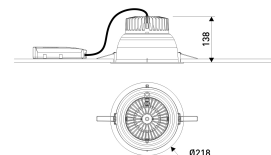

Dimensions

Product dimensions (mm)	ø218 x 138
Net weight (g)	743
Drilling hole (mm)	Ø200

Scheme

Scheme

Round format fix downlight from the TROLL family Optics Comfort.

DESCRIPTION

Round format fix downlight from the TROLL family Optics Comfort setting an advanced and innovative thermal balance system through passive dissipation with stable colour temperature of 4000° K (neutral white) optimised to be used as general indoor lighting for offices, hospitals commercial areas or residential & contract spaces. Designed for ceiling recessed installation. Luminaire body built in synthetic material and aluminium heat-sink with finishes in white. Luminaire is IP20. Luminaire built-in an high efficiency reflector made of high vacuum aluminised polycarbonate with an angle beam of 80°. Luminaire sets a 12 W LED source with CRI higher than 80 % and a chromatic dispersion lower than 3 SMCD. Luminaire UGR<19. Fixture has a luminous flux of 1721 Lm, with an efficiency of 172 Lm/W and a total consumption of 14 W. The average life for the luminaire is 50000 h (stabilised at a minimum flux of 70 % from the original). Luminaire built-in a DALI dimmable electronic control gear fed at 220-240V; 50/60 Hz.

Item code	11.1703.1403.33
Product type	IN
Category	Recessed Downlights
Family	Optics
Subfamily	Optics Comfort
Materials	Luminaire body built in synthetic material with aluminium heat-sink.
Optical system	Luminaire built-in a high efficiency reflector made of high vacuum aluminised polycarbonate .
Installation instructions	Luminaire designed for ceiling recessed installation.
Pictograms	

Product

Real power (W)	14
Real luminous flux (Lm)	1721
U.G.R. (%)	< 19
Luminous efficiency (Lm/W)	172
Beam angle (°)	80
Life time (h)	50000
IP	20
Electrical class insulation	Class 2
Operating temperature	from -20°C to 35°C
Electrical feeding	220..240V, 50/60Hz
Colour	White
Energy efficiency class	A+