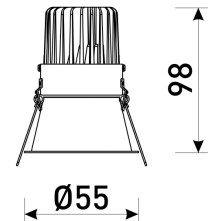

Dimensions	
Product dimensions (mm)	ø55 x 98
Packing dimensions (mm)	110 x 110 x 115
Net weight (g)	136
Gross weight (Kg)	0,162
Drilling hole (mm)	Ø45

Scheme	
Scheme	

Small format fix downlight from the TROLL family Focus.

DESCRIPTION

Small format fix downlight from the TROLL family Focus setting an advanced and innovative thermal balance system through passive dissipation with stable colour temperature of 2700° K (extra-warm white) optimised to be used in hotels, residential spaces, offices or commercial areas where small format fixtures with hidden light source are required. Designed for ceiling recessed installation. Luminaire body made of synthetic material with die-cast aluminium heat-sink finished in black. Optical group is IP44 on the visible frontal area. Luminaire built-in a high efficiency reflector made of polycarbonate aluminised in high vacuum with frontal diffuser and angle beam of 15°. Luminaire sets a 3,6 W LED source with CRI higher than 90 % and a chromatic dispersion lower than 3 SMCD. Luminaire UGR<19. Fixture has a luminous flux of 333 Lm, with an efficiency of 74 Lm/W and a total consumption of 4,5 W. The average life for the luminaire is 50000 h (stabilised at a minimum flux of 70 % from the original). Luminaire built-in an auxiliary gear ON/OFF fed at 220-240V; 50/60 Hz.

Pictograms

Product	
Real power (W)	4,5
Real luminous flux (Lm)	333
U.G.R. (%)	< <19
Luminous efficiency (Lm/W)	74
Beam angle (°)	15
Life time (h)	50000
IP	44/20
Electrical class insulation	Class 2
Operating temperature	from -20°C to 35°C
Electrical feeding	220..240V, 50/60Hz
Colour	Black
Energy efficiency class	A+