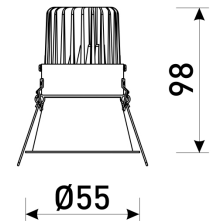

Dimensions	
Product dimensions (mm)	ø55 x 98
Packing dimensions (mm)	110 x 110 x 115
Net weight (g)	136
Gross weight (Kg)	0,162
Drilling hole (mm)	Ø45

Scheme	
Scheme	

**Small format fix downlight from the TROLL family Focus.**

**DESCRIPTION**

Small format fix downlight from the TROLL family Focus setting an advanced and innovative thermal balance system through passive dissipation with stable colour temperature of 2700° K (extra-warm white) optimised to be used in hotels, residential spaces, offices or commercial areas where small format fixtures with hidden light source are required. Designed for ceiling recessed installation. Luminaire body made of synthetic material with die-cast aluminium heat-sink finished in black. Optical group is IP44 on the visible frontal area. Luminaire built-in a high efficiency reflector made of polycarbonate aluminised in high vacuum with frontal diffuser and angle beam of 24°. Luminaire sets a 3,6 W LED source with CRI higher than 90 % and a chromatic dispersion lower than 3 SMCD. Luminaire UGR<19. Fixture has a luminous flux of 325 Lm, with an efficiency of 72 Lm/W and a total consumption of 4,5 W. The average life for the luminaire is 50000 h (stabilised at a minimum flux of 70 % from the original). Luminaire built-in an auxiliary gear ON/OFF fed at 220-240V; 50/60 Hz.

**Pictograms**

Product	
Real power (W)	4,5
Real luminous flux (Lm)	325
U.G.R. (%)	< <19
Luminous efficiency (Lm/W)	72
Beam angle (°)	24
Life time (h)	50000
IP	44/20
Electrical class insulation	Class 2
Operating temperature	from -20°C to 35°C
Electrical feeding	220..240V, 50/60Hz
Colour	Black
Energy efficiency class	A+