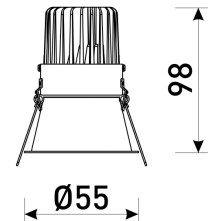

Dimensions	
Product dimensions (mm)	ø55 x 98
Packing dimensions (mm)	110 x 110 x 115
Net weight (g)	136
Gross weight (Kg)	0,162
Drilling hole (mm)	Ø45

Scheme	
Scheme	

Small format fix downlight from the TROLL family Focus.

DESCRIPTION

Small format fix downlight from the TROLL family Focus setting an advanced and innovative thermal balance system through passive dissipation with stable colour temperature of 2700° K (extra-warm white) optimised to be used in hotels, residential spaces, offices or commercial areas where small format fixtures with hidden light source are required. Designed for ceiling recessed installation. Luminaire body made of synthetic material with die-cast aluminium heat-sink finished in black. Optical group is IP44 on the visible frontal area. Luminaire built-in a high efficiency reflector made of polycarbonate aluminised in high vacuum with frontal diffuser and angle beam of 24°. Luminaire sets a 3,6 W LED source with CRI higher than 90 % and a chromatic dispersion lower than 3 SMCD. Luminaire UGR<19. Fixture has a luminous flux of 325 Lm, with an efficiency of 72 Lm/W and a total consumption of 4,5 W. The average life for the luminaire is 50000 h (stabilised at a minimum flux of 70 % from the original). Luminaire built-in an auxiliary gear ON/OFF fed at 220-240V; 50/60 Hz.

Pictograms

Product	
Real power (W)	4,5
Real luminous flux (Lm)	325
U.G.R. (%)	< <19
Luminous efficiency (Lm/W)	72
Beam angle (°)	24
Life time (h)	50000
IP	44/20
Electrical class insulation	Class 2
Operating temperature	from -20°C to 35°C
Electrical feeding	220..240V, 50/60Hz
Colour	Black
Energy efficiency class	A+