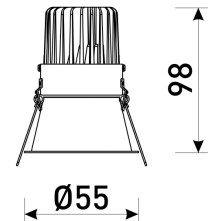

Dimensions	
Product dimensions (mm)	ø55 x 98
Packing dimensions (mm)	110 x 110 x 115
Net weight (g)	136
Gross weight (Kg)	0,162
Drilling hole (mm)	Ø45

Scheme	
Scheme	

Small format fix downlight from the TROLL family Focus.

DESCRIPTION

Small format fix downlight from the TROLL family Focus setting an advanced and innovative thermal balance system through passive dissipation with stable colour temperature of 2700° K (extra-warm white) optimised to be used in hotels, residential spaces, offices or commercial areas where small format fixtures with hidden light source care required. Designed for ceiling recessed installation. Luminaire body made of synthetic material with die-cast aluminium heat-sink finished in white. Optical group is IP44 on the visible frontal area. Luminaire built-in a high efficiency reflector made of polycarbonate aluminised in high vacuum with frontal diffuser and angle beam of 24°. Luminaire sets a 3,6 W LED source with CRI higher than 90 % and a chromatic dispersion lower than 3 SMCD. Luminaire UGR<19. Fixture has a luminous flux of 325 Lm, with an efficiency of 72 Lm/W and a total consumption of 4,5 W. The average life for the luminaire is 50000 h (stabilised at a minimum flux of 70 % from the original). Luminaire built-in an auxiliary gear ON/OFF fed at 220-240V; 50/60 Hz.

Pictograms

Product	
Real power (W)	4,5
Real luminous flux (Lm)	325
U.G.R. (%)	< <19
Luminous efficiency (Lm/W)	72
Beam angle (°)	24
Life time (h)	50000
IP	44/20
Electrical class insulation	Class 2
Operating temperature	from -20°C to 35°C
Electrical feeding	220..240V, 50/60Hz
Colour	Ceramic white
Energy efficiency class	A+