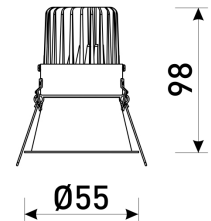

Dimensions	
Product dimensions (mm)	ø55 x 98
Packing dimensions (mm)	110 x 110 x 115
Net weight (g)	136
Gross weight (Kg)	0,162
Drilling hole (mm)	Ø45

Scheme	
Scheme	

**Small format fix downlight from the TROLL family Focus.**

**DESCRIPTION**

Small format fix downlight from the TROLL family Focus setting an advanced and innovative thermal balance system through passive dissipation with stable colour temperature of 2700° K (extra-warm white) optimised to be used in hotels, residential spaces, offices or commercial areas where small format fixtures with hidden light source care required. Designed for ceiling recessed installation. Luminaire body made of synthetic material with die-cast aluminium heat-sink finished in black. Optical group is IP44 on the visible frontal area. Luminaire built-in a high efficiency reflector made of polycarbonate aluminised in high vacuum with frontal diffuser and angle beam of 38°. Luminaire sets a 3,6 W LED source with CRI higher than 90 % and a chromatic dispersion lower than 3 SMCD. Luminaire UGR<19. Fixture has a luminous flux of 318 Lm, with an efficiency of 70,7 Lm/W and a total consumption of 4,5 W. The average life for the luminaire is 50000 h (stabilised at a minimum flux of 70 % from the original). Luminaire built-in an auxiliary gear ON/OFF fed at 220-240V; 50/60 Hz.

**Pictograms**

Product	
Real power (W)	4,5
Real luminous flux (Lm)	318
U.G.R. (%)	< <19
Luminous efficiency (Lm/W)	70,7
Beam angle (°)	38
Life time (h)	50000
IP	44/20
Electrical class insulation	Class 2
Operating temperature	from -20°C to 35°C
Electrical feeding	220..240V, 50/60Hz
Colour	Black
Energy efficiency class	A+