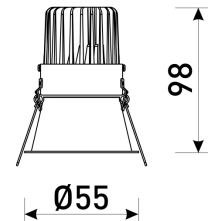

Dimensions	
Product dimensions (mm)	ø55 x 98
Packing dimensions (mm)	110 x 110 x 115
Net weight (g)	136
Gross weight (Kg)	0,162
Drilling hole (mm)	Ø45

Scheme	
Scheme	

Small format fix downlight from the TROLL family Focus.

DESCRIPTION

Small format fix downlight from the TROLL family Focus setting an advanced and innovative thermal balance system through passive dissipation with stable colour temperature of 2700° K (extra-warm white) optimised to be used in hotels, residential spaces, offices or commercial areas where small format fixtures with hidden light source care required. Designed for ceiling recessed installation. Luminaire body made of synthetic material with die-cast aluminium heat-sink finished in black. Optical group is IP44 on the visible frontal area. Luminaire built-in a high efficiency reflector made of polycarbonate aluminised in high vacuum with frontal diffuser and angle beam of 38°. Luminaire sets a 3,6 W LED source with CRI higher than 90 % and a chromatic dispersion lower than 3 SMCD. Luminaire UGR<19. Fixture has a luminous flux of 318 Lm, with an efficiency of 70,7 Lm/W and a total consumption of 4,5 W. The average life for the luminaire is 50000 h (stabilised at a minimum flux of 70 % from the original). Luminaire built-in an auxiliary gear ON/OFF fed at 220-240V; 50/60 Hz.

Pictograms

Product	
Real power (W)	4,5
Real luminous flux (Lm)	318
U.G.R. (%)	< <19
Luminous efficiency (Lm/W)	70,7
Beam angle (°)	38
Life time (h)	50000
IP	44/20
Electrical class insulation	Class 2
Operating temperature	from -20°C to 35°C
Electrical feeding	220..240V, 50/60Hz
Colour	Black
Energy efficiency class	A+