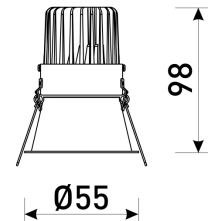

Dimensions	
Product dimensions (mm)	ø55 x 98
Packing dimensions (mm)	110 x 110 x 115
Net weight (g)	136
Gross weight (Kg)	0,162
Drilling hole (mm)	Ø45

Scheme	
Scheme	

Small format fix downlight from the TROLL family Focus.

DESCRIPTION

Small format fix downlight from the TROLL family Focus setting an advanced and innovative thermal balance system through passive dissipation with stable colour temperature of 3000° K (warm white) optimised to be used in hotels, residential spaces, offices or commercial areas where small format fixtures with hidden light source are required. Designed for ceiling recessed installation. Luminaire body made of synthetic material with die-cast aluminium heat-sink finished in black. Optical group is IP44 on the visible frontal area. Luminaire built-in a high efficiency reflector made of polycarbonate aluminised in high vacuum with frontal diffuser and angle beam of 15°. Luminaire sets a 3,6 W LED source with CRI higher than 90 % and a chromatic dispersion lower than 3 SMCD. Luminaire UGR<19. Fixture has a luminous flux of 343,3 Lm, with an efficiency of 76,3 Lm/W and a total consumption of 4,5 W. The average life for the luminaire is 50000 h (stabilised at a minimum flux of 70 % from the original). Luminaire built-in an auxiliary gear ON/OFF fed at 220-240V; 50/60 Hz.

Pictograms

Product	
Real power (W)	4,5
Real luminous flux (Lm)	343,3
U.G.R. (%)	< <19
Luminous efficiency (Lm/W)	76,3
Beam angle (°)	15
Life time (h)	50000
IP	44/20
Electrical class insulation	Class 2
Operating temperature	from -20°C to 35°C
Electrical feeding	220..240V, 50/60Hz
Colour	Black
Energy efficiency class	A+