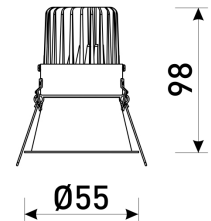

Dimensions	
Product dimensions (mm)	ø55 x 98
Packing dimensions (mm)	110 x 110 x 115
Net weight (g)	136
Gross weight (Kg)	0,162
Drilling hole (mm)	Ø45

Scheme	
Scheme	

Small format fix downlight from the TROLL family Focus.

DESCRIPTION

Small format fix downlight from the TROLL family Focus setting an advanced and innovative thermal balance system through passive dissipation with stable colour temperature of 3000° K (warm white) optimised to be used in hotels, residential spaces, offices or commercial areas where small format fixtures with hidden light source are required. Designed for ceiling recessed installation. Luminaire body made of synthetic material with die-cast aluminium heat-sink finished in black. Optical group is IP44 on the visible frontal area. Luminaire built-in a high efficiency reflector made of polycarbonate aluminised in high vacuum with frontal diffuser and angle beam of 24°. Luminaire sets a 3,6 W LED source with CRI higher than 90 % and a chromatic dispersion lower than 3 SMCD. Luminaire UGR<19. Fixture has a luminous flux of 334,9 Lm, with an efficiency of 74,5 Lm/W and a total consumption of 4,5 W. The average life for the luminaire is 50000 h (stabilised at a minimum flux of 70 % from the original). Luminaire built-in an auxiliary gear ON/OFF fed at 220-240V; 50/60 Hz.

Pictograms

Product	
Real power (W)	4,5
Real luminous flux (Lm)	334,9
U.G.R. (%)	< <19
Luminous efficiency (Lm/W)	74,5
Beam angle (°)	24
Life time (h)	50000
IP	44/20
Electrical class insulation	Class 2
Operating temperature	from -20°C to 35°C
Electrical feeding	220..240V, 50/60Hz
Colour	Black
Energy efficiency class	A+