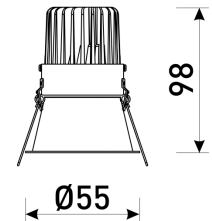

Dimensions	
Product dimensions (mm)	ø55 x 98
Packing dimensions (mm)	110 x 110 x 115
Net weight (g)	136
Gross weight (Kg)	0,162
Drilling hole (mm)	Ø45

Scheme	
Scheme	

Small format fix downlight from the TROLL family Focus.

DESCRIPTION

Small format fix downlight from the TROLL family Focus setting an advanced and innovative thermal balance system through passive dissipation with stable colour temperature of 3000° K (warm white) optimised to be used in hotels, residential spaces, offices or commercial areas where small format fixtures with hidden light source are required. Designed for ceiling recessed installation. Luminaire body made of synthetic material with die-cast aluminium heat-sink finished in black. Optical group is IP44 on the visible frontal area. Luminaire built-in a high efficiency reflector made of polycarbonate aluminised in high vacuum with frontal diffuser and angle beam of 24°. Luminaire sets a 3,6 W LED source with CRI higher than 90 % and a chromatic dispersion lower than 3 SMCD. Luminaire UGR<19. Fixture has a luminous flux of 334,9 Lm, with an efficiency of 74,5 Lm/W and a total consumption of 4,5 W. The average life for the luminaire is 50000 h (stabilised at a minimum flux of 70 % from the original). Luminaire built-in an auxiliary gear ON/OFF fed at 220-240V; 50/60 Hz.

Pictograms

Product	
Real power (W)	4,5
Real luminous flux (Lm)	334,9
U.G.R. (%)	< <19
Luminous efficiency (Lm/W)	74,5
Beam angle (°)	24
Life time (h)	50000
IP	44/20
Electrical class insulation	Class 2
Operating temperature	from -20°C to 35°C
Electrical feeding	220..240V, 50/60Hz
Colour	Black
Energy efficiency class	A+