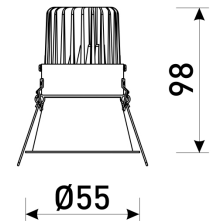

Dimensions	
Product dimensions (mm)	ø55 x 98
Packing dimensions (mm)	110 x 110 x 115
Net weight (g)	136
Gross weight (Kg)	0,162
Drilling hole (mm)	Ø45

Scheme	
Scheme	

Small format fix downlight from the TROLL family Focus.

DESCRIPTION

Small format fix downlight from the TROLL family Focus setting an advanced and innovative thermal balance system through passive dissipation with stable colour temperature of 3000° K (warm white) optimised to be used in hotels, residential spaces, offices or commercial areas where small format fixtures with hidden light source are required. Designed for ceiling recessed installation. Luminaire body made of synthetic material with die-cast aluminium heat-sink finished in black. Optical group is IP44 on the visible frontal area. Luminaire built-in a high efficiency reflector made of polycarbonate aluminised in high vacuum with frontal diffuser and angle beam of 38°. Luminaire sets a 3,6 W LED source with CRI higher than 90 % and a chromatic dispersion lower than 3 SMCD. Luminaire UGR<19. Fixture has a luminous flux of 327,8 Lm, with an efficiency of 72,84 Lm/W and a total consumption of 4,5 W. The average life for the luminaire is 50000 h (stabilised at a minimum flux of 70 % from the original). Luminaire built-in an auxiliary gear ON/OFF fed at 220-240V; 50/60 Hz.

Pictograms

Product	
Real power (W)	4,5
Real luminous flux (Lm)	327,8
U.G.R. (%)	< <19
Luminous efficiency (Lm/W)	72,84
Beam angle (°)	38
Life time (h)	50000
IP	44/20
Electrical class insulation	Class 2
Operating temperature	from -20°C to 35°C
Electrical feeding	220..240V, 50/60Hz
Colour	Black
Energy efficiency class	A+