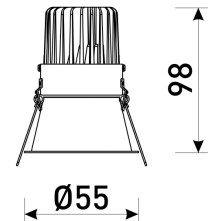

Dimensions	
Product dimensions (mm)	ø55 x 98
Packing dimensions (mm)	110 x 110 x 115
Net weight (g)	136
Gross weight (Kg)	0,162
Drilling hole (mm)	Ø45

Scheme	
Scheme	

Small format fix downlight from the TROLL family Focus.

DESCRIPTION

Small format fix downlight from the TROLL family Focus setting an advanced and innovative thermal balance system through passive dissipation with stable colour temperature of 3000° K (warm white) optimised to be used in hotels, residential spaces, offices or commercial areas where small format fixtures with hidden light source are required. Designed for ceiling recessed installation. Luminaire body made of synthetic material with die-cast aluminium heat-sink finished in black. Optical group is IP44 on the visible frontal area. Luminaire built-in a high efficiency reflector made of polycarbonate aluminised in high vacuum with frontal diffuser and angle beam of 38°. Luminaire sets a 3,6 W LED source with CRI higher than 90 % and a chromatic dispersion lower than 3 SMCD. Luminaire UGR<19. Fixture has a luminous flux of 327,8 Lm, with an efficiency of 72,84 Lm/W and a total consumption of 4,5 W. The average life for the luminaire is 50000 h (stabilised at a minimum flux of 70 % from the original). Luminaire built-in an auxiliary gear ON/OFF fed at 220-240V; 50/60 Hz.

Pictograms

Product	
Real power (W)	4,5
Real luminous flux (Lm)	327,8
U.G.R. (%)	< <19
Luminous efficiency (Lm/W)	72,84
Beam angle (°)	38
Life time (h)	50000
IP	44/20
Electrical class insulation	Class 2
Operating temperature	from -20°C to 35°C
Electrical feeding	220..240V, 50/60Hz
Colour	Black
Energy efficiency class	A+