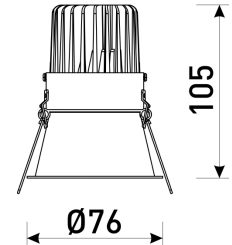

Dimensions	
Product dimensions (mm)	ø76 x 105
Packing dimensions (mm)	120 x 120 x 135
Net weight (g)	184
Gross weight (Kg)	0,230
Drilling hole (mm)	Ø70

Scheme  
Scheme

**Small format fix downlight from the TROLL family Focus.**

**DESCRIPTION**

Small format fix downlight from the TROLL family Focus setting an advanced and innovative thermal balance system through passive dissipation with stable colour temperature of 2700° K (extra-warm white) optimised to be used in hotels, residential spaces, offices or commercial areas where small format fixtures with hidden light source are required. Designed for ceiling recessed installation. Luminaire body made of synthetic material with die-cast aluminium heat-sink finished in black. Optical group is IP44 on the visible frontal area. Luminaire built-in a high efficiency reflector made of polycarbonate aluminised in high vacuum with frontal diffuser and angle beam of 24°. Luminaire sets a 9,3 W LED source with CRI higher than 90 % and a chromatic dispersion lower than 3 SMCD. Luminaire UGR<19. Fixture has a luminous flux of 862 Lm, with an efficiency of 74,3 Lm/W and a total consumption of 11,6 W. The average life for the luminaire is 50000 h (stabilised at a minimum flux of 70 % from the original). Luminaire built-in an auxiliary gear ON/OFF fed at 220-240V; 50/60 Hz.

Pictograms

Product	
Real power (W)	11,6
Real luminous flux (Lm)	862
U.G.R. (%)	< <19
Luminous efficiency (Lm/W)	74,3
Beam angle (°)	24
Life time (h)	50000
IP	44/20
Electrical class insulation	Class 2
Operating temperature	from -20°C to 35°C
Electrical feeding	220..240V, 50/60Hz
Colour	Black
Energy efficiency class	A+

Control gear	
Control gear included	Yes
Control gear	Electronic Control Gear
Factor de potencia	0,90

Light source	
Light source included	Yes
Light source	Led
Nominal power (W)	9,3
Nominal luminous flux (Lm)	1035
Average life time (h)	50000
Colour temperature (K)	2700
Current (mA)	250
Colour consistency (SDCM)	3
CRI	90