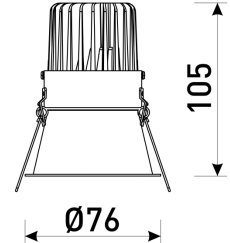

Dimensions

Product dimensions (mm)	ø76 x 105
Packing dimensions (mm)	120 x 120 x 135
Net weight (g)	184
Gross weight (Kg)	0,230
Drilling hole (mm)	Ø70

Scheme

Scheme

Small format fix downlight from the TROLL family Focus.

DESCRIPTION

Small format fix downlight from the TROLL family Focus setting an advanced and innovative thermal balance system through passive dissipation with stable colour temperature of 3000° K (warm white) optimised to be used in hotels, residential spaces, offices or commercial areas where small format fixtures with hidden light source are required. Designed for ceiling recessed installation. Luminaire body made of synthetic material with die-cast aluminium heat-sink finished in black. Optical group is IP44 on the visible frontal area. Luminaire built-in a high efficiency reflector made of polycarbonate aluminised in high vacuum with frontal diffuser and angle beam of 38°. Luminaire sets a 9,3 W LED source with CRI higher than 90 % and a chromatic dispersion lower than 3 SMCD. Luminaire UGR<19. Fixture has a luminous flux of 874 Lm, with an efficiency of 75,3 Lm/W and a total consumption of 11.6 W. The average life for the luminaire is 50000 h (stabilised at a minimum flux of 70 % from the original). Luminaire built-in an auxiliary gear ON/OFF fed at 220-240V; 50/60 Hz.

Pictograms

Product

Real power (W)	11.6
Real luminous flux (Lm)	874
U.G.R. (%)	< <19
Luminous efficiency (Lm/W)	75,3
Beam angle (°)	38
Life time (h)	50000
IP	44/20
Electrical class insulation	Class 2
Operating temperature	from -20°C to 35°C
Electrical feeding	220..240V, 50/60Hz
Colour	Black
Energy efficiency class	A+