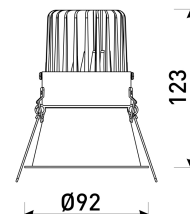

Dimensions

Product dimensions (mm)	ø92 x 123
Packing dimensions (mm)	120 x 120 x 135
Net weight (g)	276
Gross weight (Kg)	0,352
Drilling hole (mm)	Ø85

Scheme

Scheme

Small format fix downlight from the TROLL family Focus.

DESCRIPTION

Small format fix downlight from the TROLL family Focus setting an advanced and innovative thermal balance system through passive dissipation with stable colour temperature of 2700° K (extra-warm white) optimised to be used in hotels, residential spaces, offices or commercial areas where small format fixtures with hidden light source are required. Designed for ceiling recessed installation. Luminaire body made of synthetic material with die-cast aluminium heat-sink finished in black. Optical group is IP44 on the visible frontal area. Luminaire built-in a high efficiency reflector made of polycarbonate aluminised in high vacuum with frontal diffuser and angle beam of 15°. Luminaire sets a 12,3 W LED source with CRI higher than 90 % and a chromatic dispersion lower than 3 SMCD. Luminaire UGR<19. Fixture has a luminous flux of 1109 Lm, with an efficiency of 76,5 Lm/W and a total consumption of 14,5 W. The average life for the luminaire is 50000 h (stabilised at a minimum flux of 70 % from the original). Luminaire built-in an auxiliary gear ON/OFF fed at 220-240V; 50/60 Hz.

Pictograms

Product

Real power (W)	14,5
Real luminous flux (Lm)	1109
U.G.R. (%)	< <19
Luminous efficiency (Lm/W)	76,5
Beam angle (°)	15
Life time (h)	50000
IP	44/20
Electrical class insulation	Class 2
Operating temperature	from -20°C to 35°C
Electrical feeding	220..240V, 50/60Hz
Colour	Black
Energy efficiency class	A+