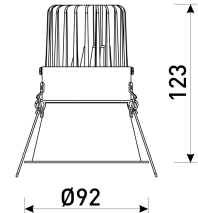

Dimensions	
Product dimensions (mm)	ø92 x 123
Packing dimensions (mm)	120 x 120 x 135
Net weight (g)	276
Gross weight (Kg)	0,352
Drilling hole (mm)	Ø85

Scheme	
Scheme	

**Small format fix downlight from the TROLL family Focus.**

**DESCRIPTION**

Small format fix downlight from the TROLL family Focus setting an advanced and innovative thermal balance system through passive dissipation with stable colour temperature of 2700° K (extra-warm white) optimised to be used in hotels, residential spaces, offices or commercial areas where small format fixtures with hidden light source are required. Designed for ceiling recessed installation. Luminaire body made of synthetic material with die-cast aluminium heat-sink finished in black. Optical group is IP44 on the visible frontal area. Luminaire built-in a high efficiency reflector made of polycarbonate aluminised in high vacuum with frontal diffuser and angle beam of 24°. Luminaire sets a 12,3 W LED source with CRI higher than 90 % and a chromatic dispersion lower than 3 SMCD. Luminaire UGR<19. Fixture has a luminous flux of 1094 Lm, with an efficiency of 75,5 Lm/W and a total consumption of 14,5 W. The average life for the luminaire is 50000 h (stabilised at a minimum flux of 70 % from the original). Luminaire built-in an auxiliary gear ON/OFF fed at 220-240V; 50/60 Hz.

**Pictograms**

Product	
Real power (W)	14,5
Real luminous flux (Lm)	1094
U.G.R. (%)	< <19
Luminous efficiency (Lm/W)	75,5
Beam angle (°)	24
Life time (h)	50000
IP	44/20
Electrical class insulation	Class 2
Operating temperature	from -20°C to 35°C
Electrical feeding	220..240V, 50/60Hz
Colour	Black
Energy efficiency class	A+