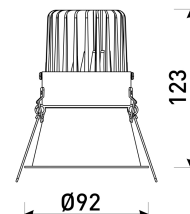

Dimensions

Product dimensions (mm)	ø92 x 123
Packing dimensions (mm)	120 x 120 x 135
Net weight (g)	276
Gross weight (Kg)	0,352
Drilling hole (mm)	Ø85

Scheme

Scheme

Small format fix downlight from the TROLL family Focus.

DESCRIPTION

Small format fix downlight from the TROLL family Focus setting an advanced and innovative thermal balance system through passive dissipation with stable colour temperature of 3000° K (warm white) optimised to be used in hotels, residential spaces, offices or commercial areas where small format fixtures with hidden light source are required. Designed for ceiling recessed installation. Luminaire body made of synthetic material with die-cast aluminium heat-sink finished in white. Optical group is IP44 on the visible frontal area. Luminaire built-in a high efficiency reflector made of polycarbonate aluminised in high vacuum with frontal diffuser and angle beam of 15°. Luminaire sets a 12,3 W LED source with CRI higher than 90 % and a chromatic dispersion lower than 3 SMCD. Luminaire UGR<19. Fixture has a luminous flux of 1143,6 Lm, with an efficiency of 78,9 Lm/W and a total consumption of 14,5 W. The average life for the luminaire is 50000 h (stabilised at a minimum flux of 70 % from the original). Luminaire built-in an auxiliary gear ON/OFF fed at 220-240V; 50/60 Hz.

Pictograms

Product

Real power (W)	14,5
Real luminous flux (Lm)	1143,6
U.G.R. (%)	< <19
Luminous efficiency (Lm/W)	78,9
Beam angle (°)	15
Life time (h)	50000
IP	44/20
Electrical class insulation	Class 2
Operating temperature	from -20°C to 35°C
Electrical feeding	220..240V, 50/60Hz
Colour	Ceramic white
Energy efficiency class	A+