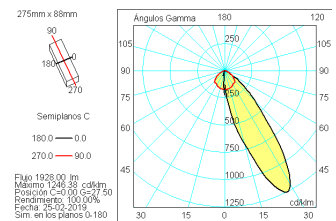

Photometry

Photometry

Mono-directional wallwasher tracklight from the TROLL family T-Tris.

DESCRIPTION

Mono-directional wallwasher tracklight from the TROLL family T-Tris setting an advanced and innovative thermal balance system through passive dissipation with stable colour temperature of 3000° K (warm white) optimised to be used in retail food spaces as well as in museums or art galleries. Designed for Installation on the TROLL triphasic track. Body built in steel sheet painted with high quality coatings finished in black. Luminaire built-in an asymmetric technical reflector with an asymmetrical distribution at 25°. Luminaire sets a 17 W LED source with CRI higher than 80 % and a chromatic dispersion lower than 3 SDCM. Luminaire sets a ball joint system which allows rotation 355°. Fixture has a luminous flux of 1930 Lm, with an efficiency of 101,6 Lm/W and a total consumption of 19 W. The average life for the luminaire is 50000 h (stabilised at a minimum flux of 70 % from the original). Luminaire built-in an auxiliary gear ON/OFF fed at 220-240V; 50/60 Hz.

Item code	11.1833.1311.04
Product type	IN
Category	Tracklights
Family	T-Tris System
Subfamily	T-Tris L
Materials	Body built in steel sheet painted with high quality coatings.
Optical system	Luminaire built-in an asymmetric technical reflector with an asymmetrical distribution at 25°.
Installation instructions	Mono-directional wallwasher tracklight from the TROLL family T-Tris.

Pictograms