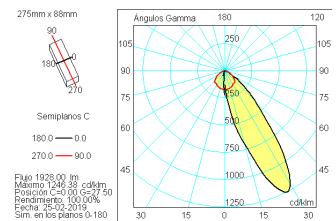

Dimensions

Product dimensions (mm)	88 x 275 x 171
Net weight (g)	1215

Product

Real power (W)	19
Real luminous flux (Lm)	1930
Luminous efficiency (Lm/W)	101,6
Life time (h)	50000
IP	20
Electrical class insulation	Class 1
Operating temperature	from -20°C to 35°C
Electrical feeding	220..240V, 50/60Hz
Colour	Black
Energy efficiency class	A+

Control gear

Control gear included	Yes
Control gear	Electronic Control Gear

Light source

Light source included	Yes
Light source	Led
Nominal power (W)	17
Nominal luminous flux (Lm)	2500
Colour temperature (K)	3000
Colour consistency (SDCM)	3
CRI	90

Photometry

Photometry

Mono-directional wallwasher tracklight from the TROLL family T-Tris.

DESCRIPTION

Mono-directional wallwasher tracklight from the TROLL family T-Tris setting an advanced and innovative thermal balance system through passive dissipation with stable colour temperature of 3000° K (warm white) optimised to be used in retail food spaces as well as in museums or art galleries. Designed for Installation on the TROLL triphasic track. Body built in steel sheet painted with high quality coatings finished in black. Luminaire built-in an asymmetric technical reflector with an asymmetrical distribution at 25°. Luminaire sets a 17 W LED source with CRI higher than 80 % and a chromatic dispersion lower than 3 SDCM. Luminaire sets a ball joint system which allows rotation 355°. Fixture has a luminous flux of 1930 Lm, with an efficiency of 101,6 Lm/W and a total consumption of 19 W. The average life for the luminaire is 50000 h (stabilised at a minimum flux of 70 % from the original). Luminaire built-in an auxiliary gear ON/OFF fed at 220-240V; 50/60 Hz.