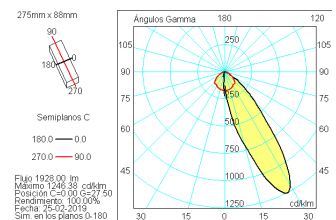

Dimensions

Product dimensions (mm) 88 x 275 x 171

Product

Real power (W) 19
 Real luminous flux (Lm) 1930
 Luminous efficiency (Lm/W) 101,6
 Life time (h) 50000
 IP 20
 Electrical class insulation Class 1
 Operating temperature from -20°C to 35°C
 Electrical feeding 220..240V, 50/60Hz
 Colour Ceramic white
 Energy efficiency class A+

Control gear

Control gear included Yes
 Control gear Electronic Control Gear

Light source

Light source included Yes
 Light source Led
 Nominal power (W) 17
 Nominal luminous flux (Lm) 2500
 Colour temperature (K) 3000
 Colour consistency (SDCM) 3
 CRI 90

Photometry

Photometry

Mono-directional wallwasher tracklight from the TROLL family T-Tris.

DESCRIPTION

Mono-directional wallwasher tracklight from the TROLL family T-Tris setting an advanced and innovative thermal balance system through passive dissipation with stable colour temperature of 3000° K (warm white) optimised to be used in retail food spaces as well as in museums or art galleries. Designed for Installation on the TROLL triphasic track. Body built in steel sheet painted with high quality coatings finished in white. Luminaire built-in an asymmetric technical reflector with an asymmetrical distribution at 25°. Luminaire sets a 17 W LED source with CRI higher than 80 % and a chromatic dispersion lower than 3 SDCM. Luminaire sets a ball joint system which allows rotation 355°. Fixture has a luminous flux of 1930 Lm, with an efficiency of 101,6 Lm/W and a total consumption of 19 W. The average life for the luminaire is 50000 h (stabilised at a minimum flux of 70 % from the original). Luminaire built-in an auxiliary gear ON/OFF fed at 220-240V; 50/60 Hz.