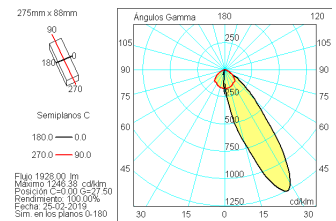

Dimensions

Product dimensions (mm) 88 x 275 x 171

Product

Real power (W) 19
 Real luminous flux (Lm) 1930
 Luminous efficiency (Lm/W) 101,6
 Life time (h) 50000
 IP 20
 Electrical class insulation Class 1
 Operating temperature from -20°C to 35°C
 Electrical feeding 220..240V, 50/60Hz
 Colour Ceramic white
 Energy efficiency class A+

Control gear

Control gear included Yes
 Control gear Electronic Control Gear

Light source

Light source included Yes
 Light source Led
 Nominal power (W) 17
 Nominal luminous flux (Lm) 2500
 Colour temperature (K) 3000
 Colour consistency (SDCM) 3
 CRI 90

Photometry

Photometry

Mono-directional wallwasher tracklight from the TROLL family T-Tris.

DESCRIPTION

Mono-directional wallwasher tracklight from the TROLL family T-Tris setting an advanced and innovative thermal balance system through passive dissipation with stable colour temperature of 3000° K (warm white) optimised to be used in retail food spaces as well as in museums or art galleries. Designed for Installation on the TROLL triphasic track. Body built in steel sheet painted with high quality coatings finished in white. Luminaire built-in an asymmetric technical reflector with an asymmetrical distribution at 25°. Luminaire sets a 17 W LED source with CRI higher than 80 % and a chromatic dispersion lower than 3 SDCM. Luminaire sets a ball joint system which allows rotation 355°. Fixture has a luminous flux of 1930 Lm, with an efficiency of 101,6 Lm/W and a total consumption of 19 W. The average life for the luminaire is 50000 h (stabilised at a minimum flux of 70 % from the original). Luminaire built-in an auxiliary gear ON/OFF fed at 220-240V; 50/60 Hz.