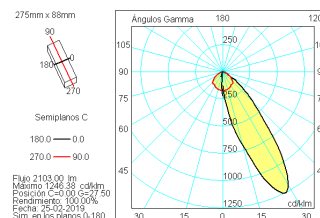

Photometry

Photometry

Mono-directional wallwasher tracklight from the TROLL family T-Tris.

DESCRIPTION

Mono-directional wallwasher tracklight from the TROLL family T-Tris setting an advanced and innovative thermal balance system through passive dissipation with stable colour temperature of 4000° K (neutral white) optimised to be used in retail food spaces as well as in museums or art galleries. Designed for installation on the TROLL triphasic track. Body built in steel sheet painted with high quality coatings finished in black. Luminaire built-in an asymmetric technical reflector with an asymmetrical distribution at 25°. Luminaire sets a 17 W LED source with CRI higher than 80 % and a chromatic dispersion lower than 3 SDCM. Luminaire sets a ball joint system which allows rotation 355°. Fixture has a luminous flux of 2100 Lm, with an efficiency of 110,5 Lm/W and a total consumption of 19 W. The average life for the luminaire is 50000 h (stabilised at a minimum flux of 70 % from the original). Luminaire built-in an auxiliary gear ON/OFF fed at 220-240V; 50/60 Hz.

Item code	11.1833.1411.04
Product type	IN
Category	Tracklights
Family	T-Tris System
Subfamily	T-Tris L
Materials	Body built in steel sheet painted with high quality coatings.
Optical system	Luminaire built-in an asymmetric technical reflector with an asymmetrical distribution at 25°.
Installation instructions	Luminaire designed for installation on the TROLL triphasic track.

Pictograms