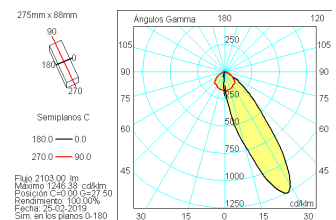

Dimensions

Product dimensions (mm) 88 x 275 x 171

Product

Real power (W) 19
 Real luminous flux (Lm) 2100
 Luminous efficiency (Lm/W) 110,5
 Life time (h) 50000
 IP 20
 Electrical class insulation Class 1
 Operating temperature from -20°C to 35°C
 Electrical feeding 220..240V, 50/60Hz
 Colour Black
 Energy efficiency class A+

Control gear

Control gear included Yes
 Control gear Electronic Control Gear

Light source

Light source included Yes
 Light source Led
 Nominal power (W) 17
 Nominal luminous flux (Lm) 2730
 Colour temperature (K) 4000
 Colour consistency (SDCM) 3
 CRI 90

Photometry

Photometry

Mono-directional wallwasher tracklight from the TROLL family T-Tris.

DESCRIPTION

Mono-directional wallwasher tracklight from the TROLL family T-Tris setting an advanced and innovative thermal balance system through passive dissipation with stable colour temperature of 4000° K (neutral white) optimised to be used in retail food spaces as well as in museums or art galleries. Designed for installation on the TROLL triphasic track. Body built in steel sheet painted with high quality coatings finished in black. Luminaire built-in an asymmetric technical reflector with an asymmetrical distribution at 25°. Luminaire sets a 17 W LED source with CRI higher than 80 % and a chromatic dispersion lower than 3 SDCM. Luminaire sets a ball joint system which allows rotation 355°. Fixture has a luminous flux of 2100 Lm, with an efficiency of 110,5 Lm/W and a total consumption of 19 W. The average life for the luminaire is 50000 h (stabilised at a minimum flux of 70 % from the original). Luminaire built-in an auxiliary gear ON/OFF fed at 220-240V; 50/60 Hz.