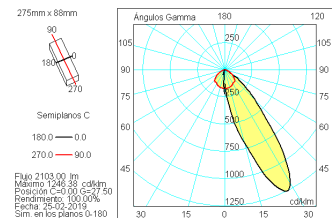

Dimensions

Product dimensions (mm) 88 x 275 x 171

Product

Real power (W) 19
 Real luminous flux (Lm) 2100
 Luminous efficiency (Lm/W) 110,5
 Life time (h) 50000
 IP 20
 Electrical class insulation Class 1
 Operating temperature from -20°C to 35°C
 Electrical feeding 220..240V, 50/60Hz
 Colour Black
 Energy efficiency class A+

Control gear

Control gear included Yes
 Control gear Electronic Control Gear

Light source

Light source included Yes
 Light source Led
 Nominal power (W) 17
 Nominal luminous flux (Lm) 2730
 Colour temperature (K) 4000
 Colour consistency (SDCM) 3
 CRI 90

Photometry

Photometry

Mono-directional wallwasher tracklight from the TROLL family T-Tris.

DESCRIPTION

Mono-directional wallwasher tracklight from the TROLL family T-Tris setting an advanced and innovative thermal balance system through passive dissipation with stable colour temperature of 4000° K (neutral white) optimised to be used in retail food spaces as well as in museums or art galleries. Designed for installation on the TROLL triphasic track. Body built in steel sheet painted with high quality coatings finished in black. Luminaire built-in an asymmetric technical reflector with an asymmetrical distribution at 25°. Luminaire sets a 17 W LED source with CRI higher than 80 % and a chromatic dispersion lower than 3 SDCM. Luminaire sets a ball joint system which allows rotation 355°. Fixture has a luminous flux of 2100 Lm, with an efficiency of 110,5 Lm/W and a total consumption of 19 W. The average life for the luminaire is 50000 h (stabilised at a minimum flux of 70 % from the original). Luminaire built-in an auxiliary gear ON/OFF fed at 220-240V; 50/60 Hz.