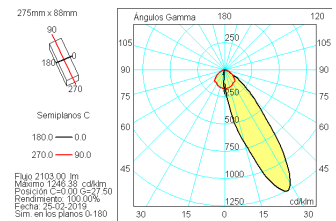

Dimensions

Product dimensions (mm) 88 x 275 x 171

Product

Real power (W) 19
 Real luminous flux (Lm) 2100
 Luminous efficiency (Lm/W) 110,5
 Life time (h) 50000
 IP 20
 Electrical class insulation Class 1
 Operating temperature from -20°C to 35°C
 Electrical feeding 220..240V, 50/60Hz
 Colour Black
 Energy efficiency class A+

Control gear

Control gear included Yes
 Control gear Electronic Control Gear

Light source

Light source included Yes
 Light source Led
 Nominal power (W) 17
 Nominal luminous flux (Lm) 2730
 Colour temperature (K) 4000
 Colour consistency (SDCM) 3
 CRI 90

Photometry

Photometry

Mono-directional wallwasher tracklight from the TROLL family T-Tris.

DESCRIPTION

Mono-directional wallwasher tracklight from the TROLL family T-Tris setting an advanced and innovative thermal balance system through passive dissipation with stable colour temperature of 4000° K (neutral white) optimised to be used in retail food spaces as well as in museums or art galleries. Designed for installation on the TROLL triphasic track. Body built in steel sheet painted with high quality coatings finished in black. Luminaire built-in an asymmetric technical reflector with an asymmetrical distribution at 25°. Luminaire sets a 17 W LED source with CRI higher than 80 % and a chromatic dispersion lower than 3 SDCM. Luminaire sets a ball joint system which allows rotation 355°. Fixture has a luminous flux of 2100 Lm, with an efficiency of 110,5 Lm/W and a total consumption of 19 W. The average life for the luminaire is 50000 h (stabilised at a minimum flux of 70 % from the original). Luminaire built-in an auxiliary gear ON/OFF fed at 220-240V; 50/60 Hz.