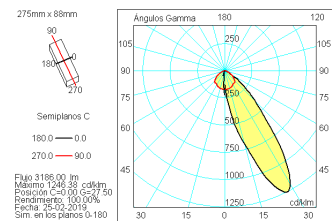

Dimensions	
Product dimensions (mm)	88 x 275 x 171
Net weight (g)	1215
Product	
Real power (W)	35
Real luminous flux (Lm)	3190
Luminous efficiency (Lm/W)	91,1
Life time (h)	50000
IP	20
Electrical class insulation	Class 1
Operating temperature	from -20°C to 35°C
Electrical feeding	220..240V, 50/60Hz
Colour	Black
Energy efficiency class	A+

Control gear	
Control gear included	Yes
Control gear	Electronic Control Gear

Light source	
Light source included	Yes
Light source	Led
Nominal power (W)	31,5
Nominal luminous flux (Lm)	4140
Colour temperature (K)	3000
Colour consistency (SDCM)	3
CRI	90

Photometry

Photometry

Mono-directional wallwasher tracklight from the TROLL family T-Tris.

DESCRIPTION

Mono-directional wallwasher tracklight from the TROLL family T-Tris setting an advanced and innovative thermal balance system through passive dissipation with stable colour temperature of 3000° K (warm white) optimised to be used in retail food spaces as well as in museums or art galleries. Designed for Installation on the TROLL triphasic track. Body built in steel sheet painted with high quality coatings finished in black. Luminaire built-in an asymmetric technical reflector with an asymmetrical distribution at 25°. Luminaire sets a 31,5 W LED source with CRI higher than 80 % and a chromatic dispersion lower than 3 SDCM. Luminaire sets a ball joint system which allows rotation 355°. Fixture has a luminous flux of 3190 Lm, with an efficiency of 91,1 Lm/W and a total consumption of 35 W. The average life for the luminaire is 50000 h (stabilised at a minimum flux of 70 % from the original). Luminaire built-in an auxiliary gear ON/OFF fed at 220-240V; 50/60 Hz.