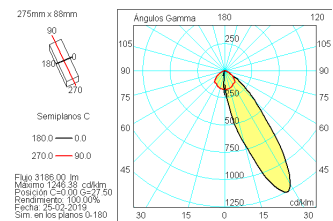

Dimensions

Product dimensions (mm)	88 x 275 x 171
Net weight (g)	1215

Product

Real power (W)	35
Real luminous flux (Lm)	3190
Luminous efficiency (Lm/W)	91,1
Life time (h)	50000
IP	20
Electrical class insulation	Class 1
Operating temperature	from -20°C to 35°C
Electrical feeding	220..240V, 50/60Hz
Colour	Black
Energy efficiency class	A+

Control gear

Control gear included	Yes
Control gear	Electronic Control Gear

Light source

Light source included	Yes
Light source	Led
Nominal power (W)	31,5
Nominal luminous flux (Lm)	4140
Colour temperature (K)	3000
Colour consistency (SDCM)	3
CRI	90

Photometry

Photometry

Mono-directional wallwasher tracklight from the TROLL family T-Tris.

DESCRIPTION

Mono-directional wallwasher tracklight from the TROLL family T-Tris setting an advanced and innovative thermal balance system through passive dissipation with stable colour temperature of 3000° K (warm white) optimised to be used in retail food spaces as well as in museums or art galleries. Designed for Installation on the TROLL triphasic track. Body built in steel sheet painted with high quality coatings finished in black. Luminaire built-in an asymmetric technical reflector with an asymmetrical distribution at 25°. Luminaire sets a 31,5 W LED source with CRI higher than 80 % and a chromatic dispersion lower than 3 SDCM. Luminaire sets a ball joint system which allows rotation 355°. Fixture has a luminous flux of 3190 Lm, with an efficiency of 91,1 Lm/W and a total consumption of 35 W. The average life for the luminaire is 50000 h (stabilised at a minimum flux of 70 % from the original). Luminaire built-in an auxiliary gear ON/OFF fed at 220-240V; 50/60 Hz.