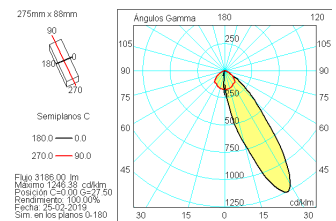

Dimensions	
Product dimensions (mm)	88 x 275 x 171
Net weight (g)	1215
Product	
Real power (W)	35
Real luminous flux (Lm)	3190
Luminous efficiency (Lm/W)	91,1
Life time (h)	50000
IP	20
Electrical class insulation	Class 1
Operating temperature	from -20°C to 35°C
Electrical feeding	220..240V, 50/60Hz
Colour	Black
Energy efficiency class	A+

Control gear	
Control gear included	Yes
Control gear	Electronic Control Gear

Light source	
Light source included	Yes
Light source	Led
Nominal power (W)	31,5
Nominal luminous flux (Lm)	4140
Colour temperature (K)	3000
Colour consistency (SDCM)	3
CRI	90

Photometry	
Photometry	

Mono-directional wallwasher tracklight from the TROLL family T-Tris.

DESCRIPTION

Mono-directional wallwasher tracklight from the TROLL family T-Tris setting an advanced and innovative thermal balance system through passive dissipation with stable colour temperature of 3000° K (warm white) optimised to be used in retail food spaces as well as in museums or art galleries. Designed for Installation on the TROLL triphasic track. Body built in steel sheet painted with high quality coatings finished in black. Luminaire built-in an asymmetric technical reflector with an asymmetrical distribution at 25°. Luminaire sets a 31,5 W LED source with CRI higher than 80 % and a chromatic dispersion lower than 3 SDCM. Luminaire sets a ball joint system which allows rotation 355°. Fixture has a luminous flux of 3190 Lm, with an efficiency of 91,1 Lm/W and a total consumption of 35 W. The average life for the luminaire is 50000 h (stabilised at a minimum flux of 70 % from the original). Luminaire built-in an auxiliary gear ON/OFF fed at 220-240V; 50/60 Hz.