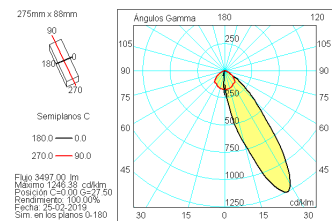

Dimensions	
Product dimensions (mm)	88 x 275 x 171
Net weight (g)	1215
Product	
Real power (W)	35
Real luminous flux (Lm)	3497
Luminous efficiency (Lm/W)	100,0
Life time (h)	50000
IP	20
Electrical class insulation	Class 1
Operating temperature	from -20°C to 35°C
Electrical feeding	220..240V, 50/60Hz
Colour	Black
Energy efficiency class	A+

Control gear	
Control gear included	Yes
Control gear	Electronic Control Gear

Light source	
Light source included	Yes
Light source	Led
Nominal power (W)	31,5
Nominal luminous flux (Lm)	4500
Colour temperature (K)	4000
Colour consistency (SDCM)	3
CRI	90

Photometry

Photometry

Mono-directional wallwasher tracklight from the TROLL family T-Tris.

DESCRIPTION

Mono-directional wallwasher tracklight from the TROLL family T-Tris setting an advanced and innovative thermal balance system through passive dissipation with stable colour temperature of 4000° K (neutral white) optimised to be used in retail food spaces as well as in museums or art galleries. Designed for Installation on the TROLL triphasic track. Body built in steel sheet painted with high quality coatings finished in black. Luminaire built-in an asymmetric technical reflector with an asymmetrical distribution at 25°. Luminaire sets a 31,5 W LED source with CRI higher than 80 % and a chromatic dispersion lower than 3 SDCM. Luminaire sets a ball joint system which allows rotation 355°. Fixture has a luminous flux of 3497 Lm, with an efficiency of 100,0 Lm/W and a total consumption of 35 W. The average life for the luminaire is 50000 h (stabilised at a minimum flux of 70 % from the original). Luminaire built-in an auxiliary gear ON/OFF fed at 220-240V; 50/60 Hz.