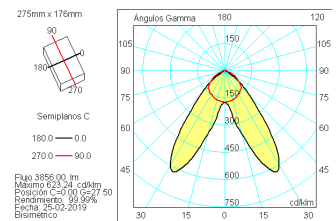

Dimensions

Product dimensions (mm)	176 x 275 x 171
Net weight (g)	2265

Product

Real power (W)	2 x 19
Real luminous flux (Lm)	2 x 1930
Luminous efficiency (Lm/W)	101,6
Life time (h)	50000
IP	20
Electrical class insulation	Class 1
Operating temperature	from -20°C to 35°C
Electrical feeding	220..240V, 50/60Hz
Colour	Black
Energy efficiency class	A+

Control gear

Control gear included	Yes
Control gear	Electronic Control Gear

Light source

Light source included	Yes
Light source	LED
Nominal power (W)	2 x 17
Nominal luminous flux (Lm)	2 x 2500
Colour temperature (K)	3000
Colour consistency (SDCM)	3
CRI	90

Photometry

Photometry

Double wallwasher tracklight from the TROLL family T-Tris.

DESCRIPTION

Double wallwasher tracklight from the TROLL family T-Tris setting an advanced and innovative thermal balance system through passive dissipation with stable colour temperature of 3000° K (warm white) optimised to be used in retail food spaces as well as in museums or art galleries. Designed for Installation on the TROLL triphasic track. Body built in steel sheet painted with high quality coatings finished in black. Luminaire built-in an asymmetric technical reflector with an asymmetrical distribution at 25°. Luminaire sets 2 x 17 W LED source with CRI higher than 80 % and a chromatic dispersion lower than 3 SDCM. Luminaire sets a ball joint system which allows rotation 355°. Fixture has a luminous flux of 2 x 1930 Lm, with an efficiency of 101,6 Lm/W and a total consumption of 2 x 19 W. The average life for the luminaire is 50000 h (stabilised at a minimum flux of 70 % from the original). Luminaire built-in an auxiliary gear ON/OFF fed at 220-240V; 50/60 Hz.