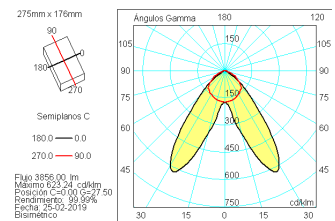

Dimensions	
Product dimensions (mm)	176 x 275 x 171
Net weight (g)	2265
Product	
Real power (W)	2 x 19
Real luminous flux (Lm)	2 x 1930
Luminous efficiency (Lm/W)	101,6
Life time (h)	50000
IP	20
Electrical class insulation	Class 1
Operating temperature	from -20°C to 35°C
Electrical feeding	220..240V, 50/60Hz
Colour	Black
Energy efficiency class	A+

Control gear	
Control gear included	Yes
Control gear	Electronic Control Gear

Light source	
Light source included	Yes
Light source	Led
Nominal power (W)	2 x 17
Nominal luminous flux (Lm)	2 x 2500
Colour temperature (K)	3000
Colour consistency (SDCM)	3
CRI	90

Photometry	
Photometry	

Double wallwasher tracklight from the TROLL family T-Tris.

DESCRIPTION

Double wallwasher tracklight from the TROLL family T-Tris setting an advanced and innovative thermal balance system through passive dissipation with stable colour temperature of 3000° K (warm white) optimised to be used in retail food spaces as well as in museums or art galleries. Designed for Installation on the TROLL triphasic track. Body built in steel sheet painted with high quality coatings finished in black. Luminaire built-in an asymmetric technical reflector with an asymmetrical distribution at 25°. Luminaire sets 2 x 17 W LED source with CRI higher than 80 % and a chromatic dispersion lower than 3 SDCM. Luminaire sets a ball joint system which allows rotation 355°. Fixture has a luminous flux of 2 x 1930 Lm, with an efficiency of 101,6 Lm/W and a total consumption of 2 x 19 W. The average life for the luminaire is 50000 h (stabilised at a minimum flux of 70 % from the original). Luminaire built-in an auxiliary gear ON/OFF fed at 220-240V; 50/60 Hz.